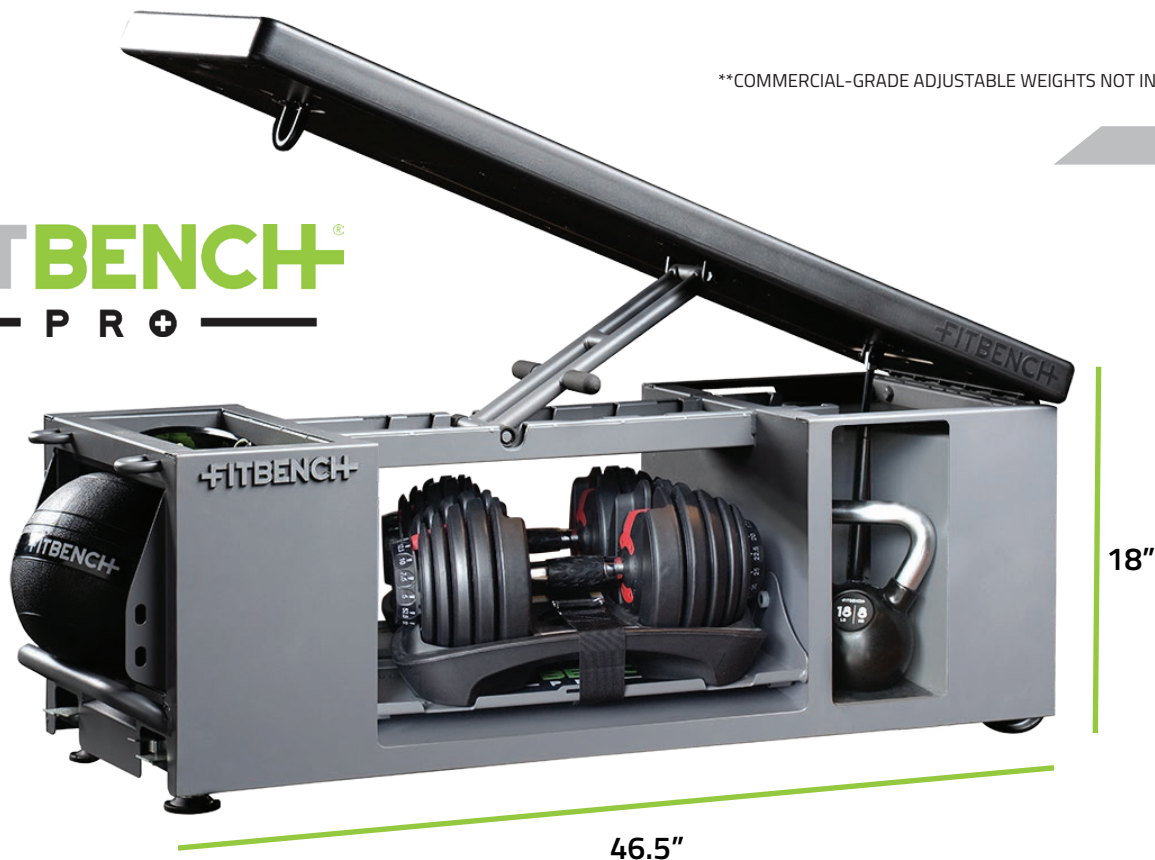

**COMMERCIAL-GRADE ADJUSTABLE WEIGHTS NOT INCLUDED

FITBENCH[®]

— P R + —

At FITBENCH we believe that high intensity, fast-paced, HIIT workouts get results faster. Following suit with the original design, the FITBENCH PRO is the first bench designed for high performance athletes. With the weight slots able to tilt outward, the PRO can handle commercial-grade dumbbell weight sets up to 90 pounds. Keep your space elite and neat with the FITBENCH PRO.

	FITBENCH PRO	ACCESSORIES' WARRANTY
Unit Weight (not including weights)	150 lb bench (75 kg bench)	-
Width	17" (43 cm)	-
Length	46.5" (118 cm)	-
Height	18" (51 cm)	-
Construction	12 Gage Cold Rolled Steel	-
Engaging Third Wheel for Portability	■	-
Anchor Points for Bands/Ropes	14	-
Super Durable Polyurethane Foam-Injected Top	■	-
Soft Closing Inclining Top	8 Positions	-
FITBANDS [®]	Snap-proof with Nylon Cover Light, Medium, & Heavy	6 Mos.
1 Commercial Slam Ball	15 lbs (7 kg)	1 Year
1 Commercial Kettlebell	18 lbs (8 kg)	1 Year
FITROPE [™] (not included)	Sleeved Battle Rope 1.5" x 30' (4 cm x 9 m) 21 lbs (10 kg)	2 Years
1 Foam Roller	12" x 4" (30 cm x 4 m)	1 Year
Additional Storage	■	-
Cellphone Compartment	■	-
FITBENCH PRO Warranty	5 Years - Structural Steel Frame 2 Years - Structural Moving Parts 6 Mos. - Wheels, Levelers, Top, & Covers/Sleeves	-